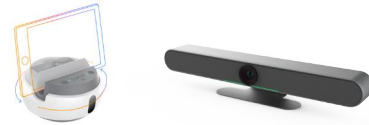

Budget-friendly education solutions

Auto-tracking cameras, video distribution hardware, cloud-based collaboration and more. AP Tech has AV products and technologies that facilitate online and hybrid education, develop educators, simplify collaboration and manage local and multi-campus video.